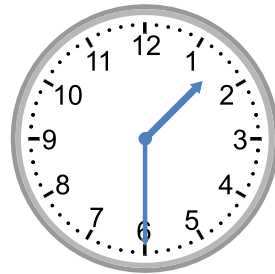

Telling time - 5 minute intervals (draw the clock)

Grade 3 Time Worksheet

Draw the time shown on each clock.

1.

12:55

2.

8:35

3.

3:50

4.

6:45

5.

8:25

6.

1:30

7.

3:45

8.

3:35

9.

1:15