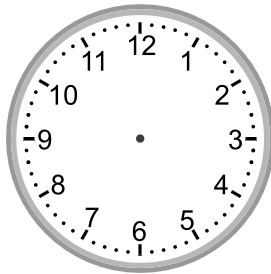

Telling time - 5 minute intervals (draw the clock)

Grade 3 Time Worksheet

Draw the time shown on each clock.

1.

12:55

2.

8:35

3.

3:50

4.

6:45

5.

8:25

6.

1:30

7.