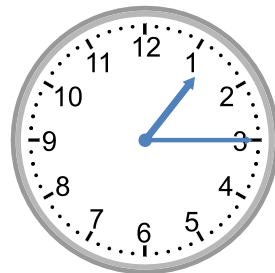

Telling time - 5 minute intervals (draw the clock)

Grade 3 Time Worksheet

Draw the time shown on each clock.

1.

12:55

2.

8:35

3.

3:50

4.

6:45

5.

8:25

6.

1:30

7.

3:45

8.

3:35

9.

1:15