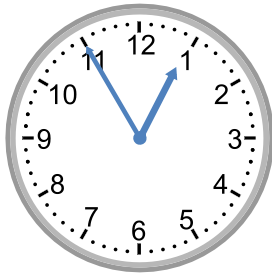

Telling time - 5 minute intervals (draw the clock)

Grade 3 Time Worksheet

Draw the time shown on each clock.

1.

12:55

2.

8:35

3.

3:45

8.

3:35

9.

1:15

Telling time - 5 minute intervals (draw the clock)

Grade 3 Time Worksheet

Draw the time shown on each clock.

1.

12:55

2.

8:35

3.

3:50

4.

6:45