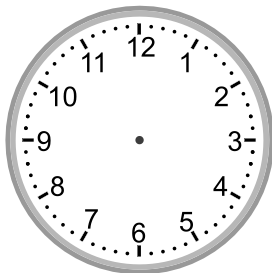

Telling time - 5 minute intervals (draw the clock)

Grade 3 Time Worksheet

Draw the time shown on each clock.

1.

12:55

2.

8:35

3.

3:50

4.

6:45

5.

8:25

6.

1:30

7.

3:45

8.

3:35

9.

1:15

Telling time - 5 minute intervals (draw the clock)

Grade 3 Time Worksheet

Draw the time shown on each clock.