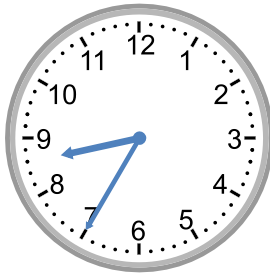

Telling time - 5 minute intervals (draw the clock)

Grade 3 Time Worksheet

Draw the time shown on each clock.

1.

12:55

2.

8:35

3.

3:50

4.

6:45

5.

8:25

6.

1:30

7.

3:45

8.

3:35

9.

1:15

Telling time - 5 minute intervals (draw the clock)

Grade 3 Time Worksheet

Draw the time shown on each clock.

1.

12:55

2.

8:35

3.

3:50

4.

6:45