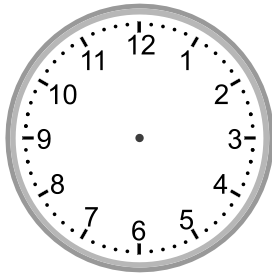

Telling time - 5 minute intervals (draw the clock)

Grade 3 Time Worksheet

Draw the time shown on each clock.

1.

12:55

2.

8:35

3.

3:50

4.

6:45

5.

8:25

6.

1:30

7.