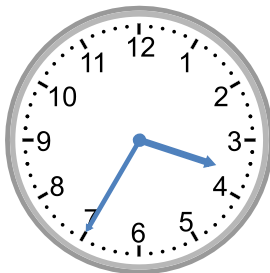

Telling time - 5 minute intervals (draw the clock)

Grade 3 Time Worksheet

Draw the time shown on each clock.

1.

12:55

2.

8:35

3.

3:45

8.

3:35

9.

1:15

Telling time - 5 minute intervals (draw the clock)

Grade 3 Time Worksheet

Draw the time shown on each clock.

5.

8:25

6.

1:30

7.

3:45

8.

3:35