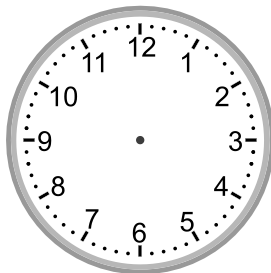

Telling time - 5 minute intervals (draw the clock)

Grade 3 Time Worksheet

Draw the time shown on each clock.

1.

12:55

2.

8:35

3.

3:50

4.

6:45

5.

8:25

6.

1:30

7.

3:45

8.

3:35

9.

1:15

Telling time - 5 minute intervals (draw the clock)

Grade 3 Time Worksheet

Draw the time shown on each clock.