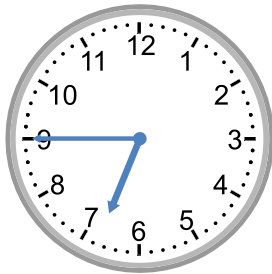

Telling time - 5 minute intervals (draw the clock)

Grade 3 Time Worksheet

Draw the time shown on each clock.

1.

12:55

2.

8:35

3.

3:45

8.

3:35

9.

1:15

Telling time - 5 minute intervals (draw the clock)

Grade 3 Time Worksheet

Draw the time shown on each clock.

1.

12:55

2.

8:35

3.

3:50

4.

6:45