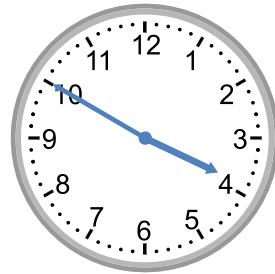

Telling time - 5 minute intervals (draw the clock)

Grade 3 Time Worksheet

Draw the time shown on each clock.

1.

12:55

2.

8:35

3.

3:45

8.

3:35

9.

1:15

Telling time - 5 minute intervals (draw the clock)

Grade 3 Time Worksheet

Draw the time shown on each clock.

1.

12:55

2.

8:35

3.

3:50

4.

6:45