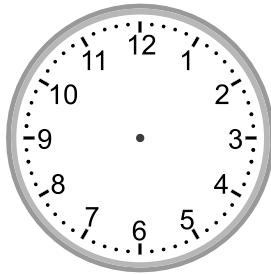

Telling time - 5 minute intervals (draw the clock)

Grade 3 Time Worksheet

Draw the time shown on each clock.

1.

12:55

2.

8:35

3.

3:50

4.

6:45

5.

8:25

6.

1:30

7.