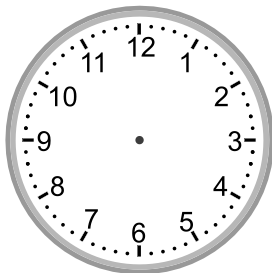

## Telling time - 5 minute intervals (draw the clock)

---

### Grade 3 Time Worksheet

Draw the time shown on each clock.

1.

12:45

2.

6:25

3.

8:20

4.

8:55

5.

5:40

6.

1:50

7.

11:45