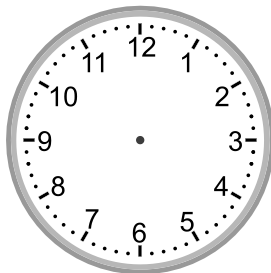

Telling time - 5 minute intervals (draw the clock)

Grade 3 Time Worksheet

Draw the time shown on each clock.

1.

12:45

2.

6:25

3.

8:20

4.

8:55

5.

5:40

6.

1:50

7.

11:45

8.

2:05

9.

5:25