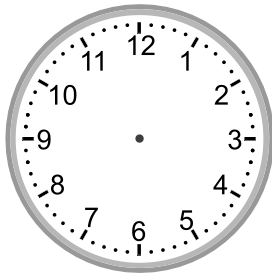

## Telling time - 5 minute intervals (draw the clock)

---

### Grade 3 Time Worksheet

Draw the time shown on each clock.

1.

12:45

2.

6:25

3.

8:20

4.

8:55

5.

5:40

6.

1:50

7.

11:45