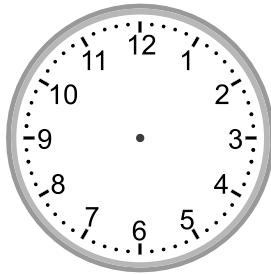

## Telling time - 5 minute intervals (draw the clock)

---

### Grade 3 Time Worksheet

Draw the time shown on each clock.

1.

12:45

2.

6:25

3.

8:20

4.

8:55

5.

5:40

6.

1:50

7.

11:45