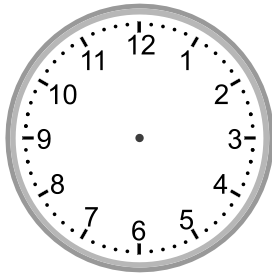

## Telling time - 5 minute intervals (draw the clock)

---

### Grade 3 Time Worksheet

Draw the time shown on each clock.

1.

12:45

2.

6:25

3.

8:20