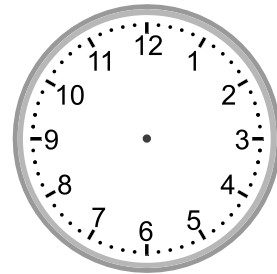

## Telling time - 5 minute intervals (draw the clock)

---

### Grade 3 Time Worksheet

Draw the time shown on each clock.

1.

12:45

2.

6:25

3.

8:20

4.

8:55

5.

5:40

6.

1:50

7.

11:45