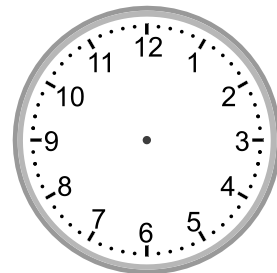

Telling time - 5 minute intervals (draw the clock)

Grade 3 Time Worksheet

Draw the time shown on each clock.

1.

12:45

2.

6:25

3.

8:20

4.

8:55

5.

5:40

6.

1:50

7.

11:45

8.

2:05

9.

5:25