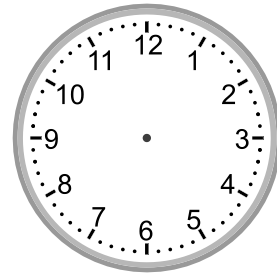

## Telling time - 5 minute intervals (draw the clock)

---

### Grade 3 Time Worksheet

Draw the time shown on each clock.

1.

12:45

2.

6:25

3.

8:20

4.

8:55

5.

5:40

6.

1:50

7.

11:45