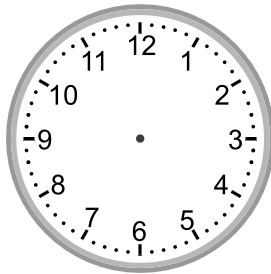

## Telling time - 5 minute intervals (draw the clock)

---

### Grade 3 Time Worksheet

Draw the time shown on each clock.

1.

12:45

2.

6:25

3.

8:20

4.

8:55

5.

5:40

6.

1:50

7.

11:45