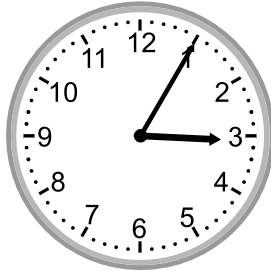

Telling time - 1 minute intervals

Grade 3 Time Worksheet

Write the time below each clock.

1.

2.

3.

4.

5.

6.

7.

8.

9.

Telling time - 1 minute intervals

Grade 3 Time Worksheet

Write the time below each clock.

1.