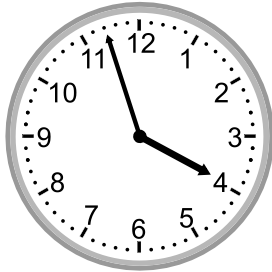

Telling time - 1 minute intervals

Grade 3 Time Worksheet

Write the time below each clock.

1.

2.

3.

4.

5.