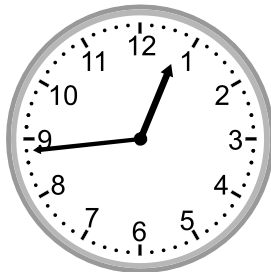

Telling time - 1 minute intervals

Grade 3 Time Worksheet

Write the time below each clock.

1.

2.

3.

4.

5.

6.

7.

8.

9.

Telling time - 1 minute intervals

Grade 3 Time Worksheet

Write the time below each clock.

1.