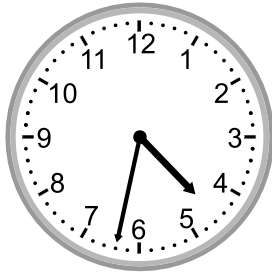

Telling time - 1 minute intervals

Grade 3 Time Worksheet

Write the time below each clock.

1.

5:10

2.

3:05

3.

11:41

4.

3:57

5.

10:41

6.

3:36

7.

4:32

8.

12:44

9.

11:18