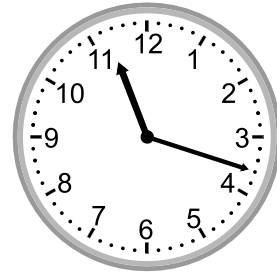

Telling time - 1 minute intervals

Grade 3 Time Worksheet

Write the time below each clock.

1.

2.

3.

4.

5.

6.

7.

8.

9.

Telling time - 1 minute intervals

Grade 3 Time Worksheet

Write the time below each clock.

1.

10:41

6.

3:36

7.

4:32

8.

12:44

9.