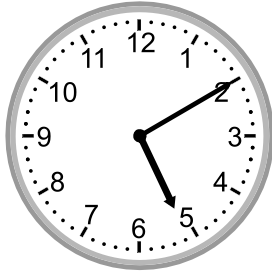

Telling time - 1 minute intervals

Grade 3 Time Worksheet

Write the time below each clock.

1.

2.

3.

4.

5.

6.

7.

8.

9.

Telling time - 1 minute intervals

Grade 3 Time Worksheet

Write the time below each clock.

1.