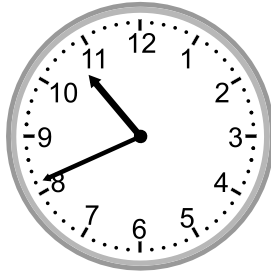

Telling time - 1 minute intervals

Grade 3 Time Worksheet

Write the time below each clock.

1.

2.

3.

4.

5.