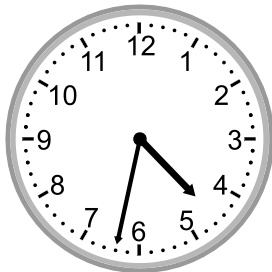

Telling time - 1 minute intervals

Grade 3 Time Worksheet

Write the time below each clock.

1.

2.

3.

4.

5.

6.

7.

8.

9.

Telling time - 1 minute intervals

Grade 3 Time Worksheet

Write the time below each clock.

1.