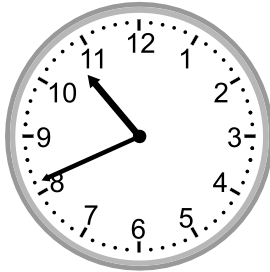

Telling time - 1 minute intervals

Grade 3 Time Worksheet

Write the time below each clock.

1.

2.

3.

4.

5.

5:10

2.

3:05

3.

11:41

4.

3:57

5.