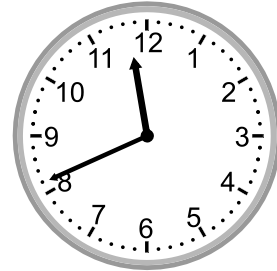

Telling time - 1 minute intervals

Grade 3 Time Worksheet

Write the time below each clock.

1.

5:10

2.

3:05

3.

11:41

4.

3:57

5.

10:41

6.

3:36

7.

4:32

8.

12:44

9.

11:18