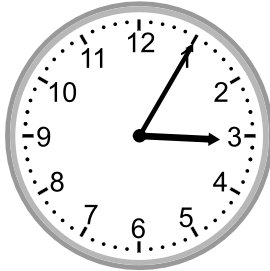

Telling time - 1 minute intervals

Grade 3 Time Worksheet

Write the time below each clock.

1.

5:10

2.

3:05

3.

11:41

4.

3:57

5.

10:41

6.

3:36

7.

4:32

8.

12:44

9.

11:18