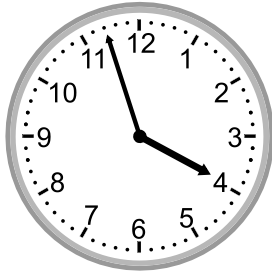

Telling time - 1 minute intervals

Grade 3 Time Worksheet

Write the time below each clock.

1.

2.

3.

4.

5.

5:10

2.

3:05

3.

11:41

4.

3:57

5.