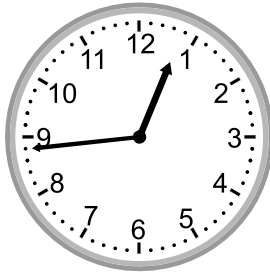

Telling time - 1 minute intervals

Grade 3 Time Worksheet

Write the time below each clock.

1.

2.

3.

4.

5.

6.

7.

8.

9.

Telling time - 1 minute intervals

Grade 3 Time Worksheet

Write the time below each clock.

1.

10:41

6.

3:36

7.

4:32

8.

12:44

9.