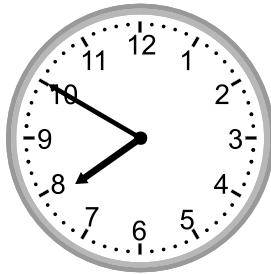

Telling time - 5 minute intervals (draw the clock)

Grade 2 Time Worksheet

Draw the time shown on each clock.

1.

9:25

2.

7:50

3.

1:40

4.

10:15

5.

1:20

6.

9:45

7.

7:25

8.

6:40

9.

4:55