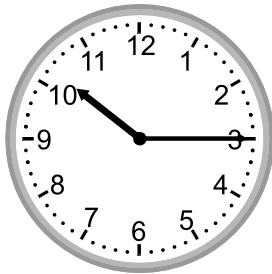

Telling time - 5 minute intervals (draw the clock)

Grade 2 Time Worksheet

Draw the time shown on each clock.

1.

9:25

2.

7:50

3.

1.

9:25

2.

7:50

3.

1:40

4.

10:15