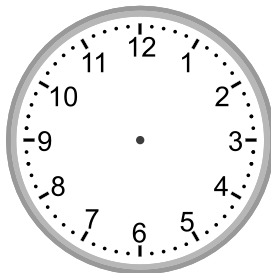

Telling time - 5 minute intervals (draw the clock)

Grade 2 Time Worksheet

Draw the time shown on each clock.

1.

9:25

2.

7:50

3.

1:40

4.

10:15

5.

1:20

6.

9:45

7.

7:25

8.

6:40

9.

4:55

Telling time - 5 minute intervals (draw the clock)

Grade 2 Time Worksheet

Draw the time shown on each clock.