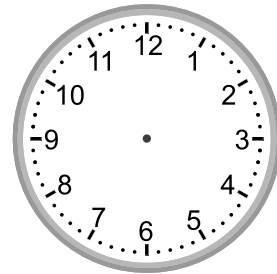

Telling time - 5 minute intervals (draw the clock)

Grade 2 Time Worksheet

Draw the time shown on each clock.

1.

9:25

2.

7:50

3.

1:40

4.

10:15

5.

1:20

6.

9:45

7.

7:25

8.

6:40

9.

4:55

Telling time - 5 minute intervals (draw the clock)

Grade 2 Time Worksheet

Draw the time shown on each clock.