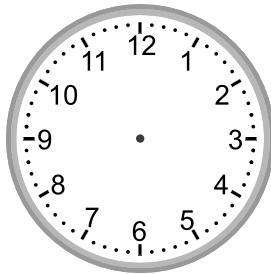

Telling time - 5 minute intervals (draw the clock)

Grade 2 Time Worksheet

Draw the time shown on each clock.

1.

9:25

2.

7:50

3.

1:40

4.

10:15

5.

1:20

6.

9:45

7.

7:25

8.

6:40

9.

4:55