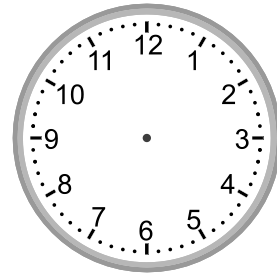

Telling time - 5 minute intervals (draw the clock)

Grade 2 Time Worksheet

Draw the time shown on each clock.

1.

9:25

2.

7:50

3.