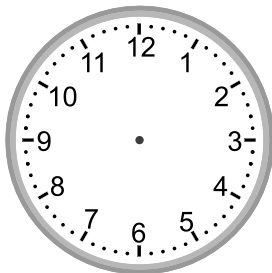

Telling time - 5 minute intervals (draw the clock)

Grade 2 Time Worksheet

Draw the time shown on each clock.

1.

9:25

2.

7:50

3.

1:40

4.

10:15

5.

1:20

6.

9:45

7.

7:25

8.

6:40

9.

4:55

Telling time - 5 minute intervals (draw the clock)

Grade 2 Time Worksheet

Draw the time shown on each clock.