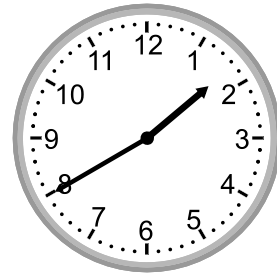

Telling time - 5 minute intervals (draw the clock)

Grade 2 Time Worksheet

Draw the time shown on each clock.

1.

9:25

2.

7:50

3.

1.

9:25

2.

7:50

3.

1:40

4.

10:15