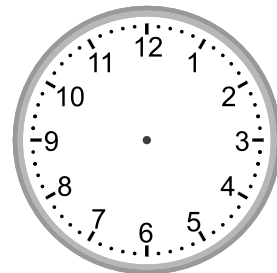

Telling time - 5 minute intervals (draw the clock)

Grade 2 Time Worksheet

Draw the time shown on each clock.

1.

9:25

2.

7:50

3.

1:40

4.

10:15

5.

1:20

6.

9:45

7.

7:25

8.

6:40

9.

4:55