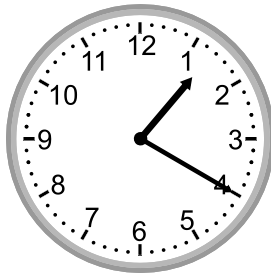

Telling time - 5 minute intervals (draw the clock)

Grade 2 Time Worksheet

Draw the time shown on each clock.

1.

9:25

2.

7:50

3.

1:40

4.

10:15

5.

1:20

6.

9:45

7.

7:25

8.

6:40

9.

4:55