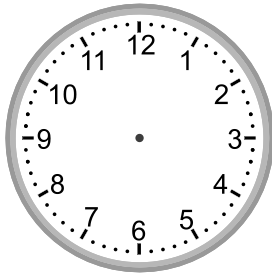

Telling time - 5 minute intervals (draw the clock)

Grade 2 Time Worksheet

Draw the time shown on each clock.

1.

9:25

2.

7:50

3.