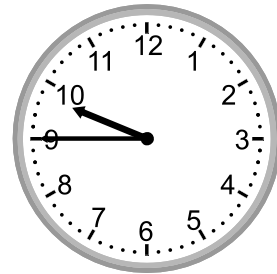

Telling time - 5 minute intervals (draw the clock)

Grade 2 Time Worksheet

Draw the time shown on each clock.

1.

9:25

2.

7:50

3.

1:40

4.

10:15

5.

1:20

6.

9:45

7.

7:25

8.

6:40

9.

4:55