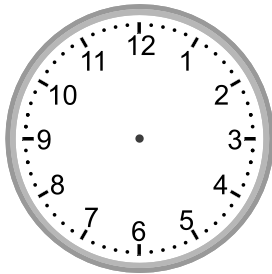

Telling time - 5 minute intervals (draw the clock)

Grade 2 Time Worksheet

Draw the time shown on each clock.

1.

9:25

2.

7:50

3.

1:40

4.

10:15

5.

1:20

6.

9:45

7.

7:25

8.

6:40

9.

4:55