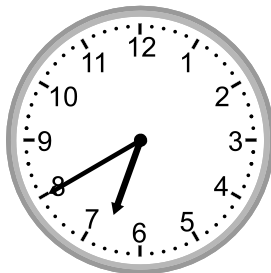

Telling time - 5 minute intervals (draw the clock)

Grade 2 Time Worksheet

Draw the time shown on each clock.

1.

9:25

2.

7:50

3.

5.

1:20

6.

9:45

7.

7:25

8.

6:40