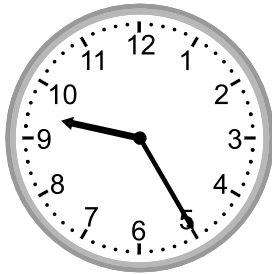

Telling time - 5 minute intervals (draw the clock)

Grade 2 Time Worksheet

Draw the time shown on each clock.

1.