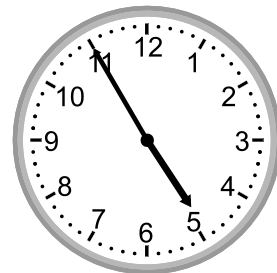

Telling time - 5 minute intervals (draw the clock)

Grade 2 Time Worksheet

Draw the time shown on each clock.

1.

9:25

2.

7:50

3.

1:40

4.

10:15

5.

1:20

6.

9:45

7.

7:25

8.

6:40

9.

4:55