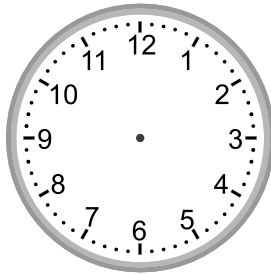

Telling time - 5 minute intervals (draw the clock)

Grade 2 Time Worksheet

Draw the time shown on each clock.

1.

9:25

2.

7:50

3.