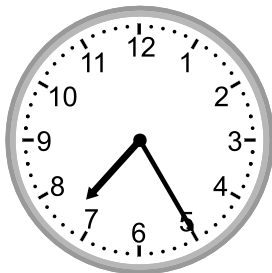

Telling time - 5 minute intervals (draw the clock)

Grade 2 Time Worksheet

Draw the time shown on each clock.

1.

9:25

2.

7:50

3.

7:25

8.

6:40

9.

4:55

Telling time - 5 minute intervals (draw the clock)

Grade 2 Time Worksheet

Draw the time shown on each clock.

5.

1:20

6.

9:45

7.

7:25

8.

6:40