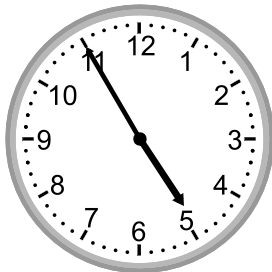

Telling time - 5 minute intervals

Grade 2 Time Worksheet

Write the time below each clock.

1.

2.

3.

4.

5.

6.

7.

8.

9.