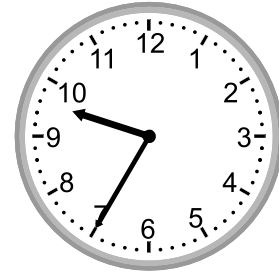

Telling time - 5 minute intervals

Grade 2 Time Worksheet

Write the time below each clock.

1.

2.

3.

4.

5.

6:50

2.

4:30

3.

10:15

4.

4:35

5.

3:00

6.

9:35

7.

4:55

8.

12:00

9.