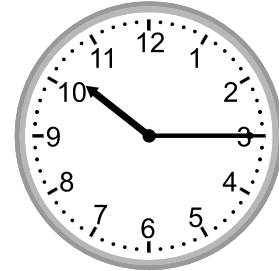

Telling time - 5 minute intervals

Grade 2 Time Worksheet

Write the time below each clock.

1.

6:50

2.

4:30

3.

10:15

4.

4:35

5.

3:00

6.

9:35

7.

4:55

8.

12:00

9.

6:15