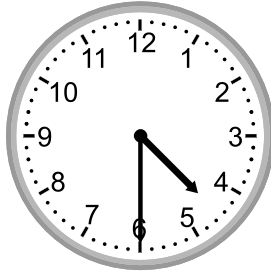

Telling time - 5 minute intervals

Grade 2 Time Worksheet

Write the time below each clock.

1.

6:50

2.

4:30

3.

10:15

4.

4:35

5.

3:00

6.

9:35

7.

4:55

8.

12:00

9.

6:15