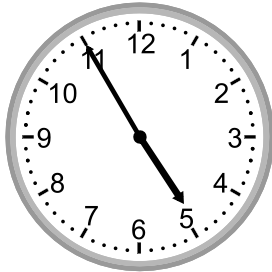

Telling time - 5 minute intervals

Grade 2 Time Worksheet

Write the time below each clock.

1.

2.

3.

4.

5.

6:50

2.

4:30

3.

10:15

4.

4:35

5.

3:00

6.

9:35

7.

4:55

8.

12:00

9.