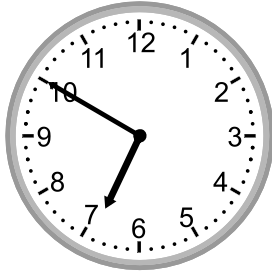

Telling time - 5 minute intervals

Grade 2 Time Worksheet

Write the time below each clock.

1.

2.

3.

4.

5.