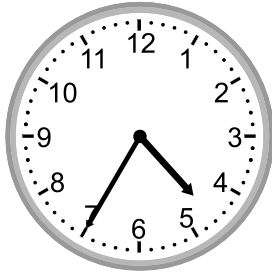

Telling time - 5 minute intervals

Grade 2 Time Worksheet

Write the time below each clock.

1.

2.

3.

4.

5.

6:50

2.

4:30

3.

10:15

4.

4:35

5.

3:00

6.

9:35

7.

4:55

8.

12:00

9.