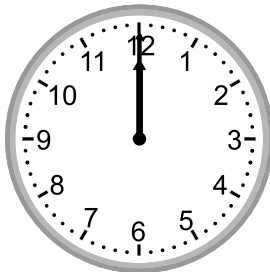

Telling time - 5 minute intervals

Grade 2 Time Worksheet

Write the time below each clock.

1.

2.

3.

4.

5.

6.

7.

8.

9.