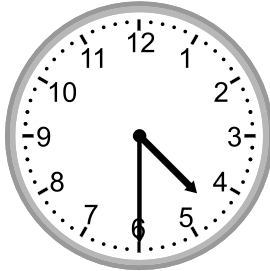

Telling time - 5 minute intervals

Grade 2 Time Worksheet

Write the time below each clock.

1.

2.

3.

4.

5.