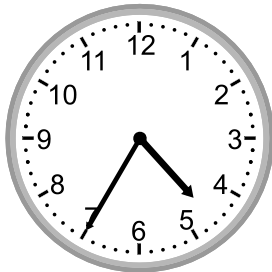

Telling time - 5 minute intervals

Grade 2 Time Worksheet

Write the time below each clock.

1.

2.

3.

4.

5.

6.

7.

8.

9.

Telling time - 5 minute intervals

Grade 2 Time Worksheet

Write the time below each clock.

1.