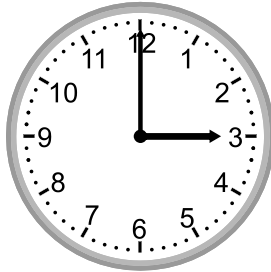

Telling time - 5 minute intervals

Grade 2 Time Worksheet

Write the time below each clock.

1.

2.

3.

4.

5.

6:50

2.

4:30

3.

10:15

4.

4:35

5.

3:00

6.

9:35

7.

4:55

8.

12:00

9.