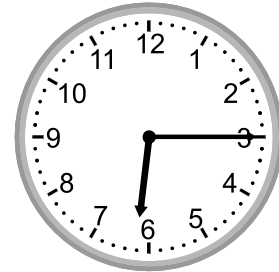

Telling time - 5 minute intervals

Grade 2 Time Worksheet

Write the time below each clock.

1.

2.

3.

4.

5.

3:00

6.

9:35

7.

4:55

8.

12:00

9.