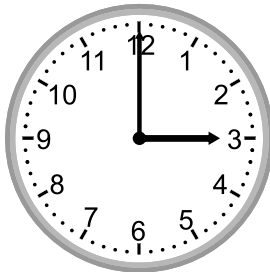

Telling time - 5 minute intervals

Grade 2 Time Worksheet

Write the time below each clock.

1.

2.

3.

4.

5.