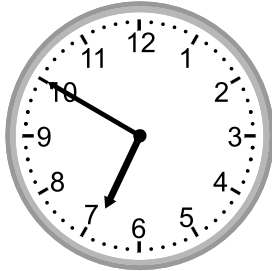

Telling time - 5 minute intervals

Grade 2 Time Worksheet

Write the time below each clock.

1.

2.

3.

4.

5.

6.

7.

8.

9.

Telling time - 5 minute intervals

Grade 2 Time Worksheet

Write the time below each clock.

1.