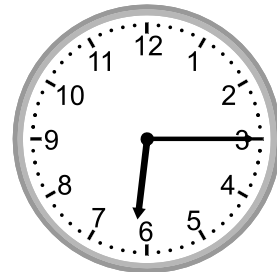

Telling time - 5 minute intervals

Grade 2 Time Worksheet

Write the time below each clock.

1.

2.

3.

4.

5.

6.

7.

8.

9.

Telling time - 5 minute intervals

Grade 2 Time Worksheet

Write the time below each clock.

1.