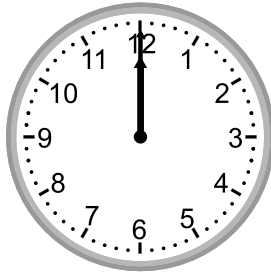

Telling time - 5 minute intervals

Grade 2 Time Worksheet

Write the time below each clock.

1.

2.

3.

4.

5.

3:00

6.

9:35

7.

4:55

8.

12:00

9.