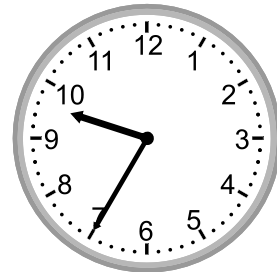

Telling time - 5 minute intervals

Grade 2 Time Worksheet

Write the time below each clock.

1.

2.

3.

4.

5.

6.

7.

8.

9.