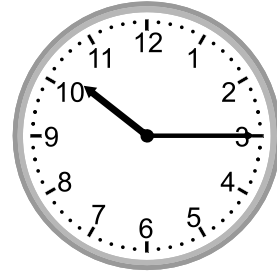

Telling time - 5 minute intervals

Grade 2 Time Worksheet

Write the time below each clock.

1.

2.

3.

4.

5.