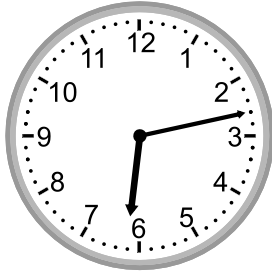

Telling time - 1 minute intervals

Grade 2 Time Worksheet

Write the time below each clock.

1.

2.

3.

4.

5.