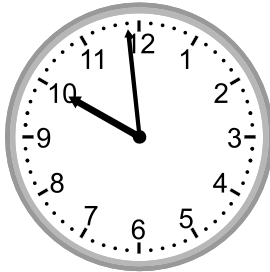

Telling time - 1 minute intervals

Grade 2 Time Worksheet

Write the time below each clock.

1.

2.

3.

4.

5.

6.

7.

8.

9.