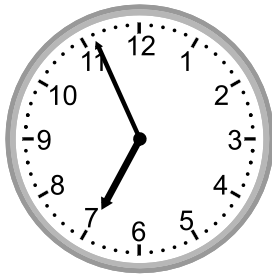

Telling time - 1 minute intervals

Grade 2 Time Worksheet

Write the time below each clock.

1.

6:13

2.

3:43

3.

11:59

4.

7:30

5.

2:45

6.

7:49

7.

6:56

8.

9:59

9.

11:29