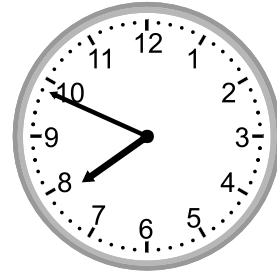

Telling time - 1 minute intervals

Grade 2 Time Worksheet

Write the time below each clock.

1.

2.

3.

4.

5.

6.

7.

8.

9.