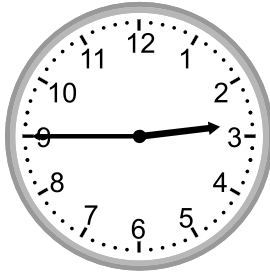

Telling time - 1 minute intervals

Grade 2 Time Worksheet

Write the time below each clock.

1.

2.

3.

4.

5.