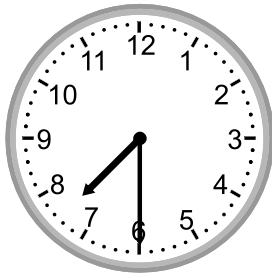

Telling time - 1 minute intervals

Grade 2 Time Worksheet

Write the time below each clock.

1.

2.

3.

4.

5.

6:13

2.

3:43

3.

11:59

4.

7:30

5.