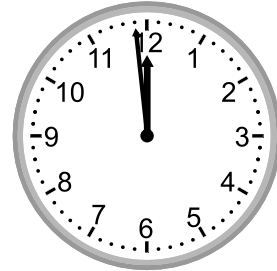

Telling time - 1 minute intervals

Grade 2 Time Worksheet

Write the time below each clock.

1.

2.

3.

4.

5.