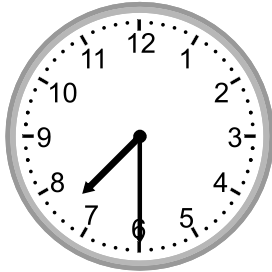

Telling time - 1 minute intervals

Grade 2 Time Worksheet

Write the time below each clock.

1.

2.

3.

4.

5.