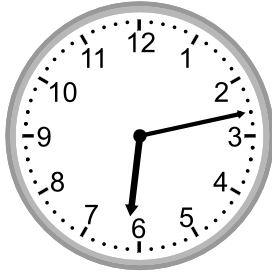

Telling time - 1 minute intervals

Grade 2 Time Worksheet

Write the time below each clock.

1.

2.

3.

4.

5.

6.

7.

8.

9.

Telling time - 1 minute intervals

Grade 2 Time Worksheet

Write the time below each clock.

1.