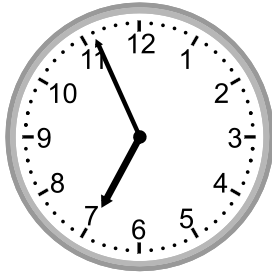

Telling time - 1 minute intervals

Grade 2 Time Worksheet

Write the time below each clock.

1.

2.

3.

4.

5.

6.

7.

8.

9.