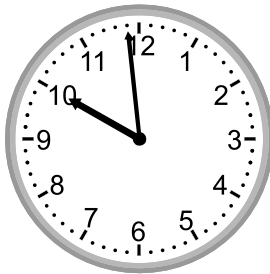

Telling time - 1 minute intervals

Grade 2 Time Worksheet

Write the time below each clock.

1.

2.

3.

4.

5.

2:45

6.

7:49

7.

6:56

8.

9:59

9.