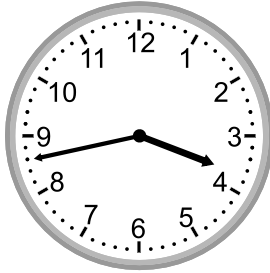

Telling time - 1 minute intervals

Grade 2 Time Worksheet

Write the time below each clock.

1.

6:13

2.

3:43

3.

11:59

4.

7:30

5.

2:45

6.

7:49

7.

6:56

8.

9:59

9.

11:29