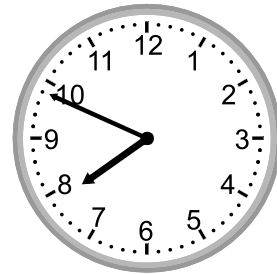

Telling time - 1 minute intervals

Grade 2 Time Worksheet

Write the time below each clock.

1.

6:13

2.

3:43

3.

11:59

4.

7:30

5.

2:45

6.

7:49

7.

6:56

8.

9:59

9.

11:29