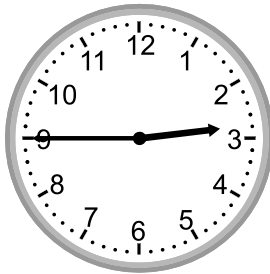

Telling time - 1 minute intervals

Grade 2 Time Worksheet

Write the time below each clock.

1.

2.

3.

4.

5.

6:13

2.

3:43

3.

11:59

4.

7:30

5.