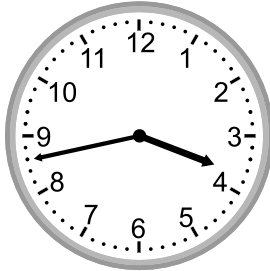

Telling time - 1 minute intervals

Grade 2 Time Worksheet

Write the time below each clock.

1.

2.

3.

4.

5.