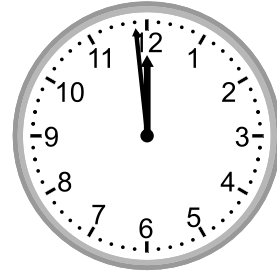

Telling time - 1 minute intervals

Grade 2 Time Worksheet

Write the time below each clock.

1.

6:13

2.

3:43

3.

11:59

4.

7:30

5.

2:45

6.

7:49

7.

6:56

8.

9:59

9.

11:29