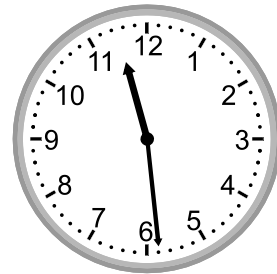

Telling time - 1 minute intervals

Grade 2 Time Worksheet

Write the time below each clock.

1.

2.

3.

4.

5.

2:45

6.

7:49

7.

6:56

8.

9:59

9.