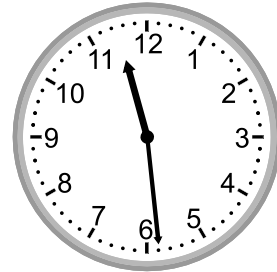

Telling time - 1 minute intervals

Grade 2 Time Worksheet

Write the time below each clock.

1.

2.

3.

4.

5.

6.

7.

8.

9.

Telling time - 1 minute intervals

Grade 2 Time Worksheet

Write the time below each clock.

1.