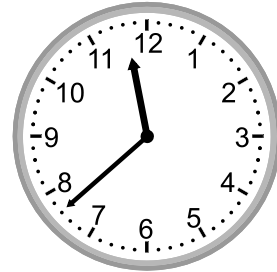

Telling time - 1 minute intervals

Grade 2 Time Worksheet

Write the time below each clock.

1.

2.

3.

4.

5.

6.

7.

8.

9.