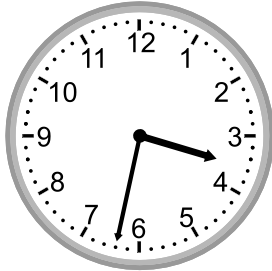

Telling time - 1 minute intervals

Grade 2 Time Worksheet

Write the time below each clock.

1.

2.

3.

4.

5.