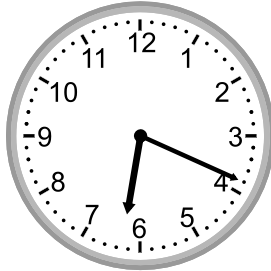

Telling time - 1 minute intervals

Grade 2 Time Worksheet

Write the time below each clock.

1.

2.

3.

4.

5.