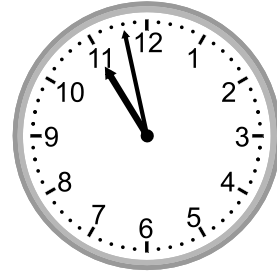

Telling time - 1 minute intervals

Grade 2 Time Worksheet

Write the time below each clock.

1.

2.

3.

4.

5.