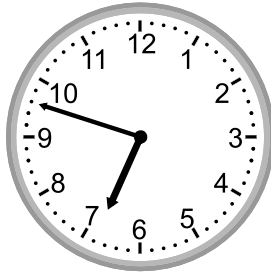

Telling time - 1 minute intervals

Grade 2 Time Worksheet

Write the time below each clock.

1.

2.

3.

4.

5.

6.

7.

8.

9.