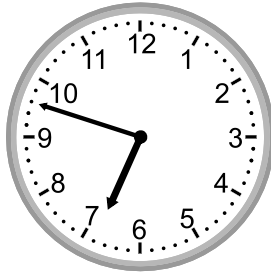

Telling time - 1 minute intervals

Grade 2 Time Worksheet

Write the time below each clock.

1.

2.

3.

4.

5.

7:02

6.

11:38

7.

2:01

8.

6:48

9.