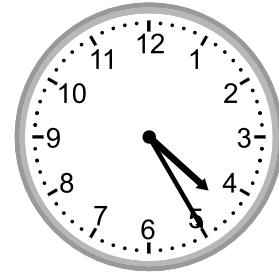

Telling time - 1 minute intervals

Grade 2 Time Worksheet

Write the time below each clock.

1.

2.

3.

4.

5.

7:02

6.

11:38

7.

2:01

8.

6:48

9.