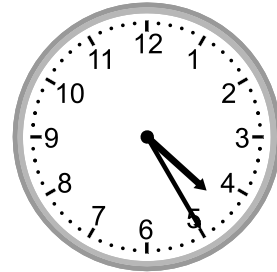

Telling time - 1 minute intervals

Grade 2 Time Worksheet

Write the time below each clock.

1.

2.

3.

4.

5.

6.

7.

8.

9.

Telling time - 1 minute intervals

Grade 2 Time Worksheet

Write the time below each clock.

1.