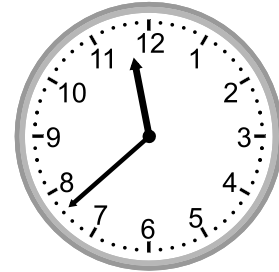

Telling time - 1 minute intervals

Grade 2 Time Worksheet

Write the time below each clock.

1.

3:32

2.

6:19

3.

10:58

4.

6:37

5.

7:02

6.

11:38

7.

2:01

8.

6:48

9.

4:25