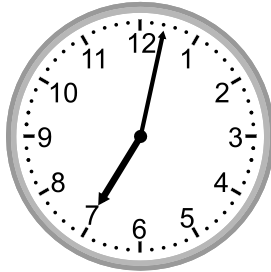

Telling time - 1 minute intervals

Grade 2 Time Worksheet

Write the time below each clock.

1.

2.

3.

4.

5.