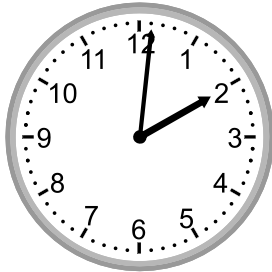

Telling time - 1 minute intervals

Grade 2 Time Worksheet

Write the time below each clock.

1.

2.

3.

4.

5.

6.

7.

8.

9.