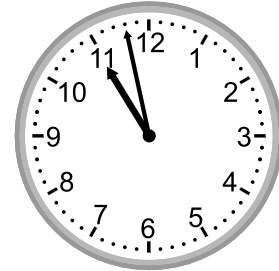

Telling time - 1 minute intervals

Grade 2 Time Worksheet

Write the time below each clock.

1.

3:32

2.

6:19

3.

10:58

4.

6:37

5.

7:02

6.

11:38

7.

2:01

8.

6:48

9.

4:25