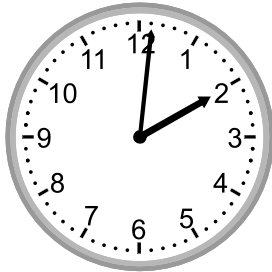

Telling time - 1 minute intervals

Grade 2 Time Worksheet

Write the time below each clock.

1.

3:32

2.

6:19

3.

10:58

4.

6:37

5.

7:02

6.

11:38

7.

2:01

8.

6:48

9.

4:25