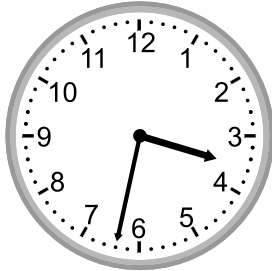

Telling time - 1 minute intervals

Grade 2 Time Worksheet

Write the time below each clock.

1.

2.

3.

4.

5.

6.

7.

8.

9.

Telling time - 1 minute intervals

Grade 2 Time Worksheet

Write the time below each clock.

1.