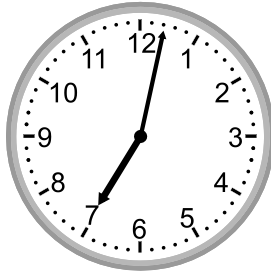

Telling time - 1 minute intervals

Grade 2 Time Worksheet

Write the time below each clock.

1.

2.

3.

4.

5.

3:32

2.

6:19

3.

10:58

4.

6:37

5.