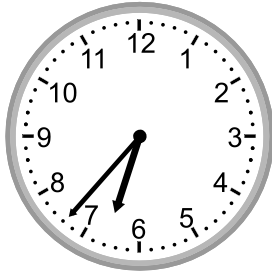

Telling time - 1 minute intervals

Grade 2 Time Worksheet

Write the time below each clock.

1.

2.

3.

4.

5.