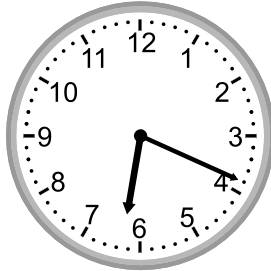

Telling time - 1 minute intervals

Grade 2 Time Worksheet

Write the time below each clock.

1.

3:32

2.

6:19

3.

10:58

4.

6:37

5.

7:02

6.

11:38

7.

2:01

8.

6:48

9.

4:25