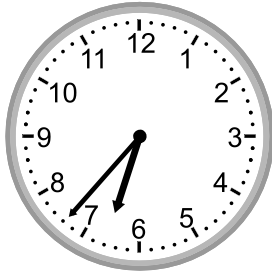

Telling time - 1 minute intervals

Grade 2 Time Worksheet

Write the time below each clock.

1.

2.

3.

4.

5.

3:32

2.

6:19

3.

10:58

4.

6:37

5.