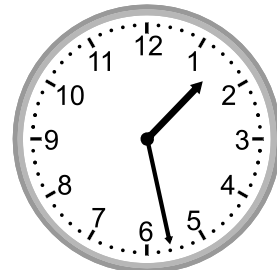

Telling time - 1 minute intervals

Grade 2 Time Worksheet

Write the time below each clock.

1.

2.

3.

4.

5.

1:52

6.

11:56

7.

9:25

8.

12:21

9.