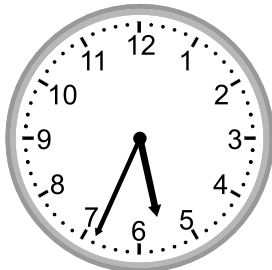

Telling time - 1 minute intervals

Grade 2 Time Worksheet

Write the time below each clock.

1.

2.

3.

4.

5.

10:44

2.

11:20

3.

7:57

4.

5:34

5.