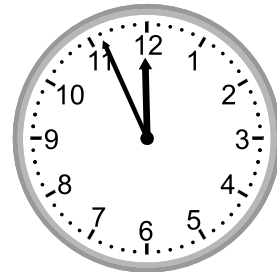

Telling time - 1 minute intervals

Grade 2 Time Worksheet

Write the time below each clock.

1.

2.

3.

4.

5.

6.

7.

8.

9.