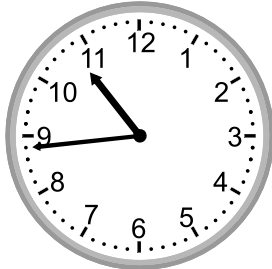

Telling time - 1 minute intervals

Grade 2 Time Worksheet

Write the time below each clock.

1.

2.

3.

4.

5.

6.

7.

8.

9.

Telling time - 1 minute intervals

Grade 2 Time Worksheet

Write the time below each clock.

1.