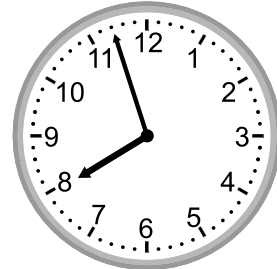

Telling time - 1 minute intervals

Grade 2 Time Worksheet

Write the time below each clock.

1.

10:44

2.

11:20

3.

7:57

4.

5:34

5.

1:52

6.

11:56

7.

9:25

8.

12:21

9.

1:28