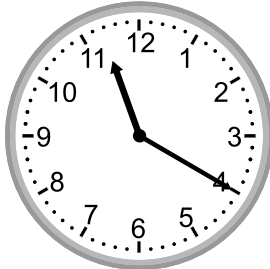

Telling time - 1 minute intervals

Grade 2 Time Worksheet

Write the time below each clock.

1.

10:44

2.

11:20

3.

7:57

4.

5:34

5.

1:52

6.

11:56

7.

9:25

8.

12:21

9.

1:28