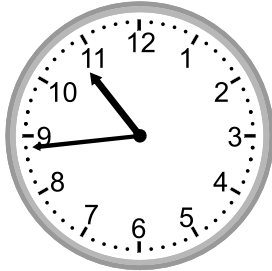

Telling time - 1 minute intervals

Grade 2 Time Worksheet

Write the time below each clock.

1.

2.

3.

4.

5.