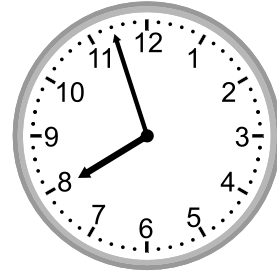

Telling time - 1 minute intervals

Grade 2 Time Worksheet

Write the time below each clock.

1.

2.

3.

4.

5.