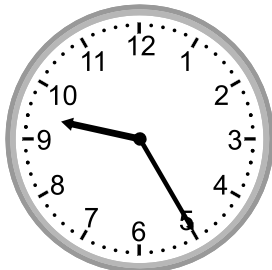

Telling time - 1 minute intervals

Grade 2 Time Worksheet

Write the time below each clock.

1.

10:44

2.

11:20

3.

7:57

4.

5:34

5.

1:52

6.

11:56

7.

9:25

8.

12:21

9.

1:28