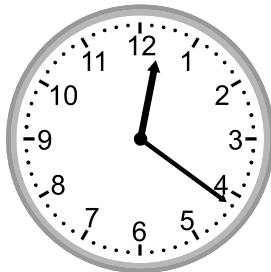

Telling time - 1 minute intervals

Grade 2 Time Worksheet

Write the time below each clock.

1.

2.

3.

4.

5.

6.

7.

8.

9.