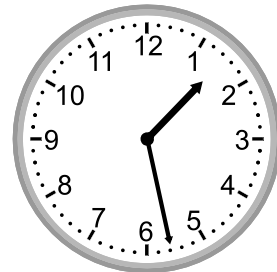

Telling time - 1 minute intervals

Grade 2 Time Worksheet

Write the time below each clock.

1.

2.

3.

4.

5.

6.

7.

8.

9.

Telling time - 1 minute intervals

Grade 2 Time Worksheet

Write the time below each clock.

1.