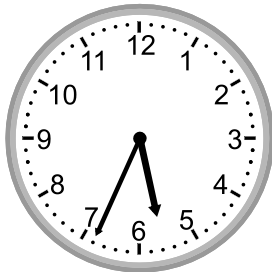

Telling time - 1 minute intervals

Grade 2 Time Worksheet

Write the time below each clock.

1.

2.

3.

4.

5.