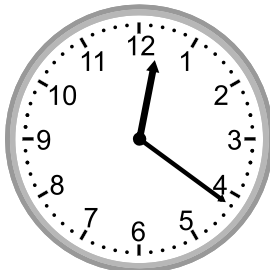

Telling time - 1 minute intervals

Grade 2 Time Worksheet

Write the time below each clock.

1.

2.

3.

4.

5.

1:52

6.

11:56

7.

9:25

8.

12:21

9.