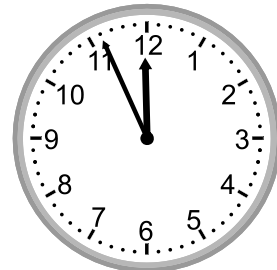

Telling time - 1 minute intervals

Grade 2 Time Worksheet

Write the time below each clock.

1.

10:44

2.

11:20

3.

7:57

4.

5:34

5.

1:52

6.

11:56

7.

9:25

8.

12:21

9.

1:28