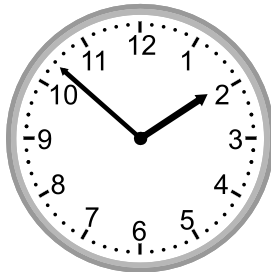

Telling time - 1 minute intervals

Grade 2 Time Worksheet

Write the time below each clock.

1.

2.

3.

4.

5.