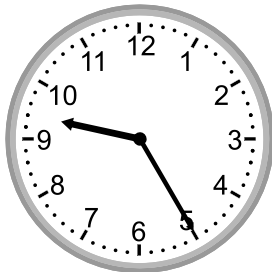

Telling time - 1 minute intervals

Grade 2 Time Worksheet

Write the time below each clock.

1.

2.

3.

4.

5.

6.

7.

8.

9.