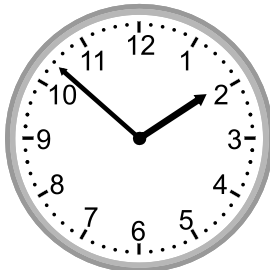

Telling time - 1 minute intervals

Grade 2 Time Worksheet

Write the time below each clock.

1.

2.

3.

4.

5.

10:44

2.

11:20

3.

7:57

4.

5:34

5.