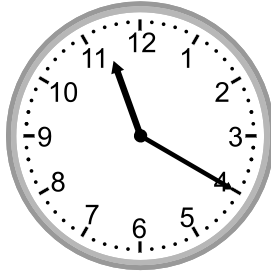

Telling time - 1 minute intervals

Grade 2 Time Worksheet

Write the time below each clock.

1.

2.

3.

4.

5.