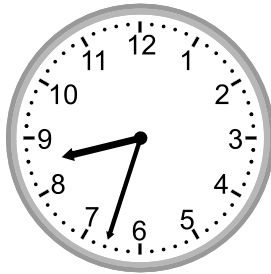

Telling time - 1 minute intervals (draw the clock)

Grade 2 Time Worksheet

Draw the time shown on each clock.

1.

10:48

2.

8:33

3.

9:39

4.

12:20

5.

3:21

6.

3:16

7.

4:25

8.

2:33

9.

6:16