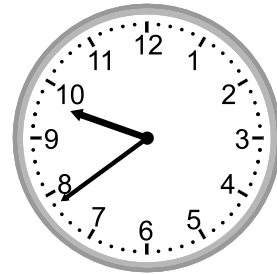

Telling time - 1 minute intervals (draw the clock)

Grade 2 Time Worksheet

Draw the time shown on each clock.

1.

10:48

2.

8:33

3.

9:39

4.

12:20

5.

3:21

6.

3:16

7.

4:25

8.

2:33

9.

6:16