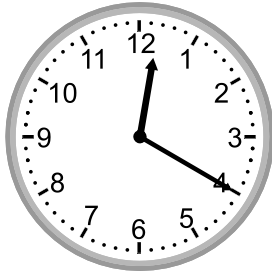

Telling time - 1 minute intervals (draw the clock)

Grade 2 Time Worksheet

Draw the time shown on each clock.

1. 
10:48

2. 
8:33

3. 
9:39

4. 
12:20

5. 
3:21

10:48

2.

8:33

3.

9:39

4.

12:20

5.