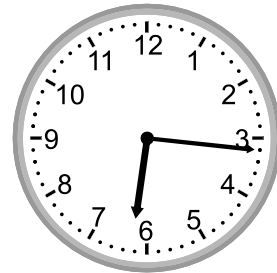

Telling time - 1 minute intervals (draw the clock)

Grade 2 Time Worksheet

Draw the time shown on each clock.

1. 
10:48

2. 
8:33

3. 
9:39

4. 
12:20

5. 
3:21

6. 
3:16

7. 
4:25

8. 
2:33

9. 
6:16

Telling time - 1 minute intervals (draw the clock)

Grade 2 Time Worksheet

Draw the time shown on each clock.

1.

3:21

6.

3:16

7.

4:25

8.

2:33

9.