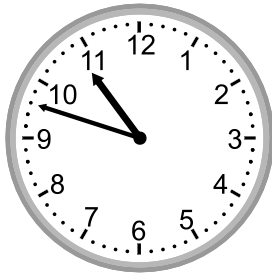

Telling time - 1 minute intervals (draw the clock)

Grade 2 Time Worksheet

Draw the time shown on each clock.

1. 
10:48

2. 
8:33

3. 
9:39

4. 
12:20

5. 
3:21

6. 
3:16

7. 
4:25

8. 
2:33

9. 
6:16

Telling time - 1 minute intervals (draw the clock)

Grade 2 Time Worksheet

Draw the time shown on each clock.

1.