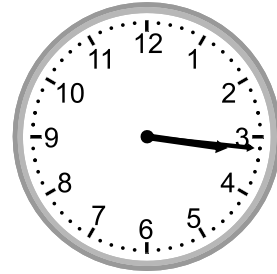

Telling time - 1 minute intervals (draw the clock)

Grade 2 Time Worksheet

Draw the time shown on each clock.

1.

10:48

2.

8:33

3.

9:39

4.

12:20

5.

3:21

6.

3:16

7.

4:25

8.

2:33

9.

6:16