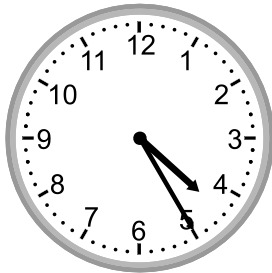

Telling time - 1 minute intervals (draw the clock)

Grade 2 Time Worksheet

Draw the time shown on each clock.

1.

10:48

2.

8:33

3.

9:39

4.

12:20

5.

3:21

6.

3:16

7.

4:25

8.

2:33

9.

6:16