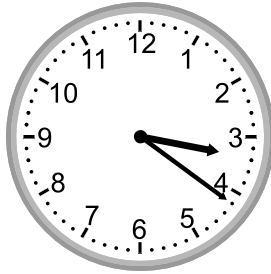

Telling time - 1 minute intervals (draw the clock)

Grade 2 Time Worksheet

Draw the time shown on each clock.

1. 
10:48

2. 
8:33

3. 
9:39

4. 
12:20

5. 
3:21

10:48

2.

8:33

3.

9:39

4.

12:20

5.