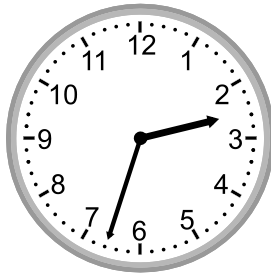

Telling time - 1 minute intervals (draw the clock)

Grade 2 Time Worksheet

Draw the time shown on each clock.

1. 
10:48

2. 
8:33

3. 
9:39

4. 
12:20

5. 
3:21

3:21

6.

3:16

7.

4:25

8.

2:33

9.