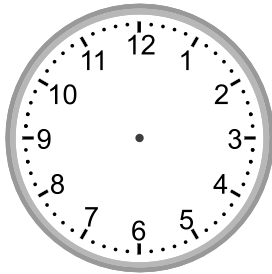

# Telling time - 1 minute intervals (draw the clock)

## Grade 2 Time Worksheet

Draw the time shown on each clock.

1.

10:29

2.

5:55

3.

11:49