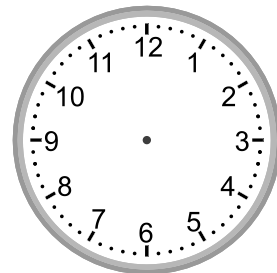

Telling time - 1 minute intervals (draw the clock)

Grade 2 Time Worksheet

Draw the time shown on each clock.

1.

10:29

2.

5:55

3.

11:49

4.

3:52

5.

6:08

6.

6:27

7.

12:40

8.

8:40

9.

10:17