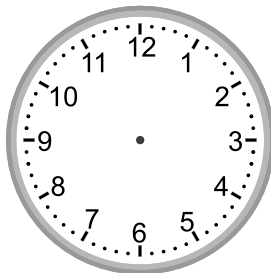

Telling time - 1 minute intervals (draw the clock)

Grade 2 Time Worksheet

Draw the time shown on each clock.

1.

10:29

2.

5:55

3.

11:49

4.

3:52

5.

6:08

6.

6:27

7.

12:40

8.

8:40

9.

10:17