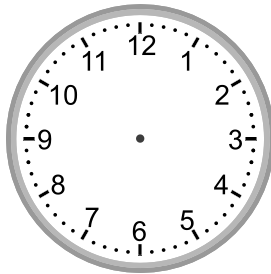

# Telling time - 1 minute intervals (draw the clock)

## Grade 2 Time Worksheet

Draw the time shown on each clock.

1.

10:29

2.

5:55

3.

11:49

4.

3:52

5.

6:08

6.

6:27

7.

12:40