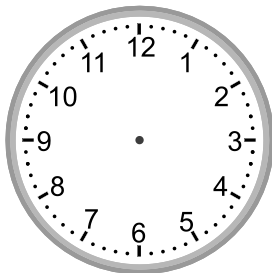

# Telling time - 1 minute intervals (draw the clock)

## Grade 2 Time Worksheet

Draw the time shown on each clock.

1.

10:29

2.

5:55

3.

11:49

4.

3:52

5.

6:08

6.

6:27

7.

12:40