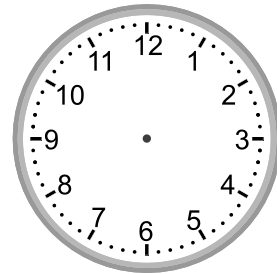

# Telling time - 1 minute intervals (draw the clock)

## Grade 2 Time Worksheet

Draw the time shown on each clock.

1.

10:29

2.

5:55

3.

11:49

4.

3:52

5.

6:08

6.

6:27

7.

12:40