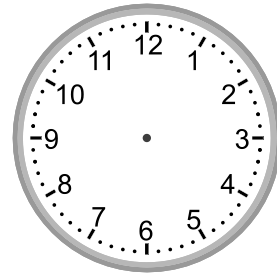

# Telling time - 1 minute intervals (draw the clock)

## Grade 2 Time Worksheet

Draw the time shown on each clock.

1.

10:29

2.

5:55

3.

11:49

4.

3:52

5.

6:08

6.

6:27

7.

12:40