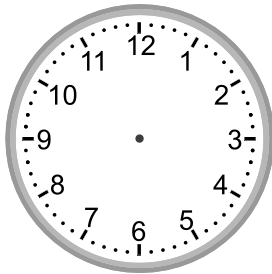

# Telling time - 1 minute intervals (draw the clock)

## Grade 2 Time Worksheet

Draw the time shown on each clock.

1.

10:29

2.

5:55

3.

11:49

4.

3:52

5.

6:08

6.

6:27

7.

12:40