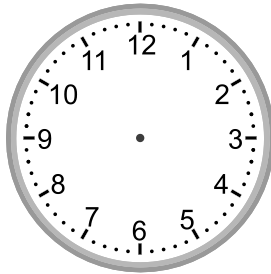

# Telling time - 1 minute intervals (draw the clock)

## Grade 2 Time Worksheet

Draw the time shown on each clock.

1.

10:29

2.

5:55

3.

11:49

4.

3:52

5.

6:08

6.

6:27

7.

12:40