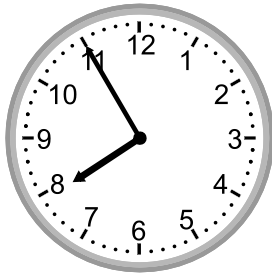

Telling time - 1 minute intervals (draw the clock)

Grade 2 Time Worksheet

Draw the time shown on each clock.

1.