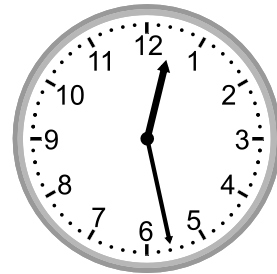

Telling time - 1 minute intervals (draw the clock)

Grade 2 Time Worksheet

Draw the time shown on each clock.

1.

7:55

2.

4:53

3.

7:56

4.

12:17

5.

12:27

6.

12:28

7.

9:09

8.

3:03

9.

6:43