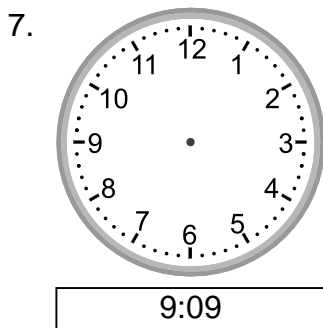

Telling time - 1 minute intervals (draw the clock)

Grade 2 Time Worksheet

Draw the time shown on each clock.

Telling time - 1 minute intervals (draw the clock)

Grade 2 Time Worksheet

Draw the time shown on each clock.