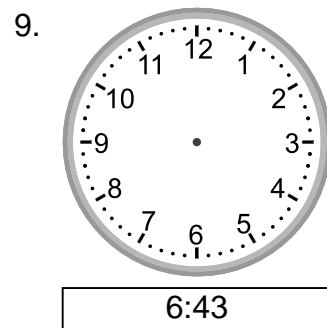

Telling time - 1 minute intervals (draw the clock)

Grade 2 Time Worksheet

Draw the time shown on each clock.

Telling time - 1 minute intervals (draw the clock)

Grade 2 Time Worksheet

Draw the time shown on each clock.