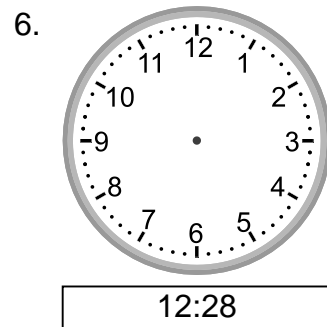

Telling time - 1 minute intervals (draw the clock)

Grade 2 Time Worksheet

Draw the time shown on each clock.

Telling time - 1 minute intervals (draw the clock)

Grade 2 Time Worksheet

Draw the time shown on each clock.

1.

7:55

2.

4:53

3.

7:56

4.

12:17