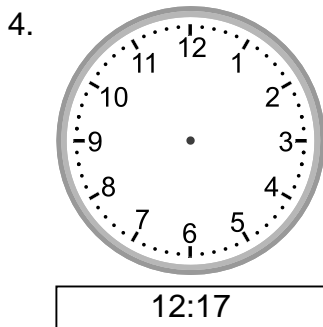

Telling time - 1 minute intervals (draw the clock)

Grade 2 Time Worksheet

Draw the time shown on each clock.

Telling time - 1 minute intervals (draw the clock)

Grade 2 Time Worksheet

Draw the time shown on each clock.