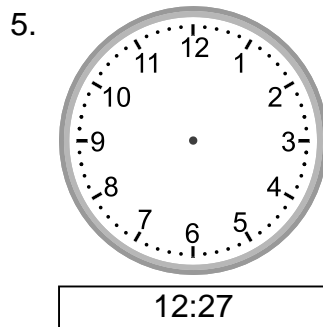

Telling time - 1 minute intervals (draw the clock)

Grade 2 Time Worksheet

Draw the time shown on each clock.

Telling time - 1 minute intervals (draw the clock)

Grade 2 Time Worksheet

Draw the time shown on each clock.

1.

7:55

2.

4:53

3.

7:56

4.

12:17