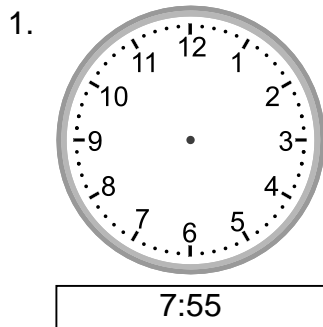

Telling time - 1 minute intervals (draw the clock)

Grade 2 Time Worksheet

Draw the time shown on each clock.

Telling time - 1 minute intervals (draw the clock)

Grade 2 Time Worksheet

Draw the time shown on each clock.

1.

7:55

2.

4:53

3.

7:56

4.

12:17