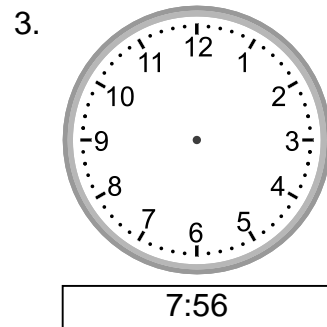

Telling time - 1 minute intervals (draw the clock)

Grade 2 Time Worksheet

Draw the time shown on each clock.

Telling time - 1 minute intervals (draw the clock)

Grade 2 Time Worksheet

Draw the time shown on each clock.

1.

7:55

2.

4:53

3.

7:56

4.

12:17