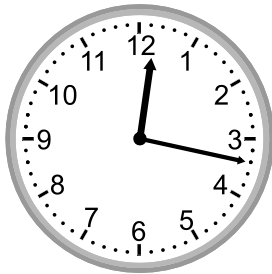

Telling time - 1 minute intervals (draw the clock)

Grade 2 Time Worksheet

Draw the time shown on each clock.

Telling time - 1 minute intervals (draw the clock)

Grade 2 Time Worksheet

Draw the time shown on each clock.

1.

7:55

2.

4:53

3.

7:56

4.

12:17