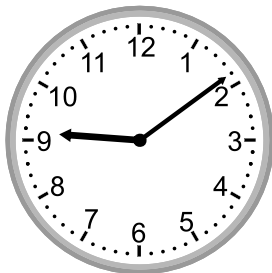

Telling time - 1 minute intervals (draw the clock)

Grade 2 Time Worksheet

Draw the time shown on each clock.

Telling time - 1 minute intervals (draw the clock)

Grade 2 Time Worksheet

Draw the time shown on each clock.

5.

12:27

6.

12:28

7.

9:09

8.

3:03