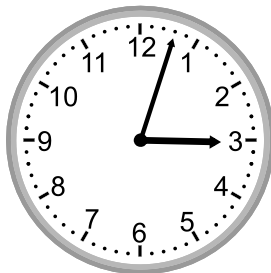

Telling time - 1 minute intervals (draw the clock)

Grade 2 Time Worksheet

Draw the time shown on each clock.

Telling time - 1 minute intervals (draw the clock)

Grade 2 Time Worksheet

Draw the time shown on each clock.

5.

12:27

6.

12:28

7.

9:09

8.

3:03