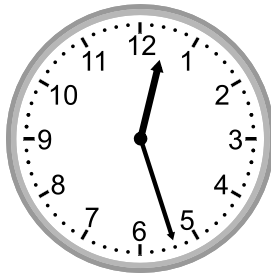

Telling time - 1 minute intervals (draw the clock)

Grade 2 Time Worksheet

Draw the time shown on each clock.

1.

7:55

2.

4:53

3.

7:56

4.

12:17

5.

12:27

6.

12:28

7.

9:09

8.

3:03

9.

6:43