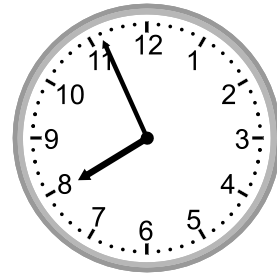

Telling time - 1 minute intervals (draw the clock)

Grade 2 Time Worksheet

Draw the time shown on each clock.

Telling time - 1 minute intervals (draw the clock)

Grade 2 Time Worksheet

Draw the time shown on each clock.

1.

7:55

2.

4:53

3.

7:56

4.

12:17