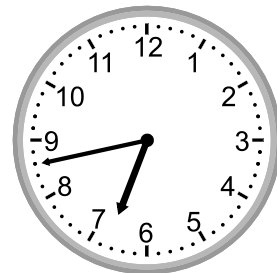

Telling time - 1 minute intervals (draw the clock)

Grade 2 Time Worksheet

Draw the time shown on each clock.

1.

7:55

2.

4:53

3.

7:56

4.

12:17

5.

12:27

6.

12:28

7.

9:09

8.

3:03

9.

6:43