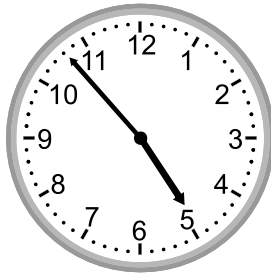

Telling time - 1 minute intervals (draw the clock)

Grade 2 Time Worksheet

Draw the time shown on each clock.

1.

7:55

2.

4:53

3.

7:56

4.

12:17

5.

12:27

6.

12:28

7.

9:09

8.

3:03

9.

6:43